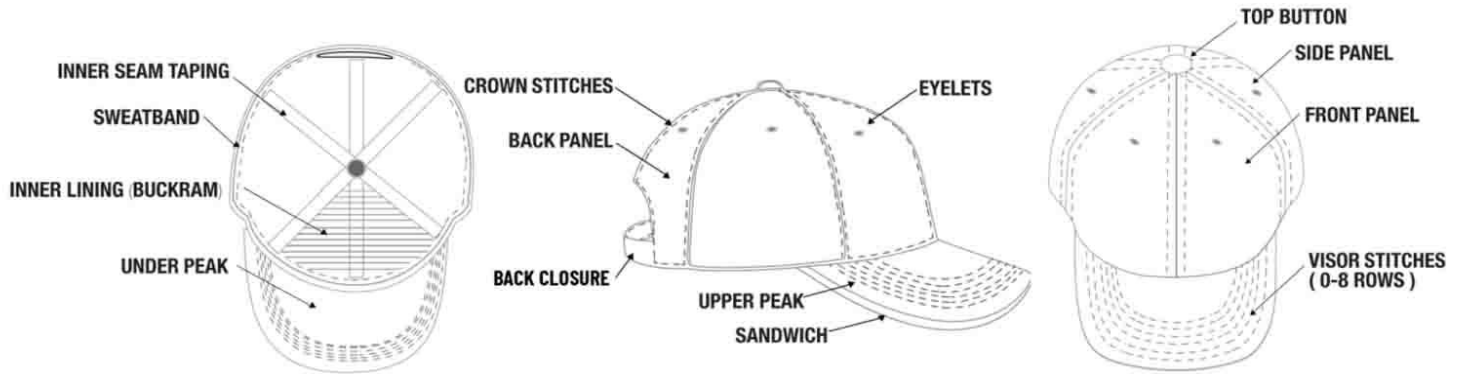

***These Caps
Mean Business***

2022-2023

CAP COMPONENTS

CAP CLOSURES

CAP CONSTRUCTION - Welded Seam Process

HEADWEAR SIZE CHART

SIZE	XXS	XS	S	M	L	XL	XXL	XXXL
USA	6 7/8	7	7 1/8	7 1/4	7 3/8	7 1/2	7 5/8	7 3/4
UK	6 3/4	6 7/8	7	7 1/8	7 1/4	7 3/8	7 1/2	7 5/8
CM	55 CM	56CM	57CM	58CM	59CM	60CM	61CM	62 CM
INCH	21.6"	22"	22.4"	22.8"	23.2"	23.6"	24"	24.4"