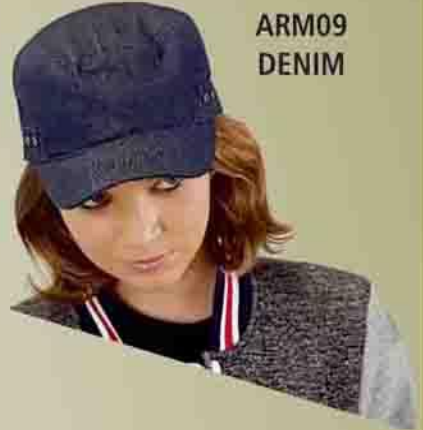

Fabric-heavy Cotton twill, Stretched back

ARM01
RED

ARM02
BLACK

ARM03
BROWN

ARM04
GREY

ARM09
DENIM

ARM05
KHAKI

ARM06
BOTTLE