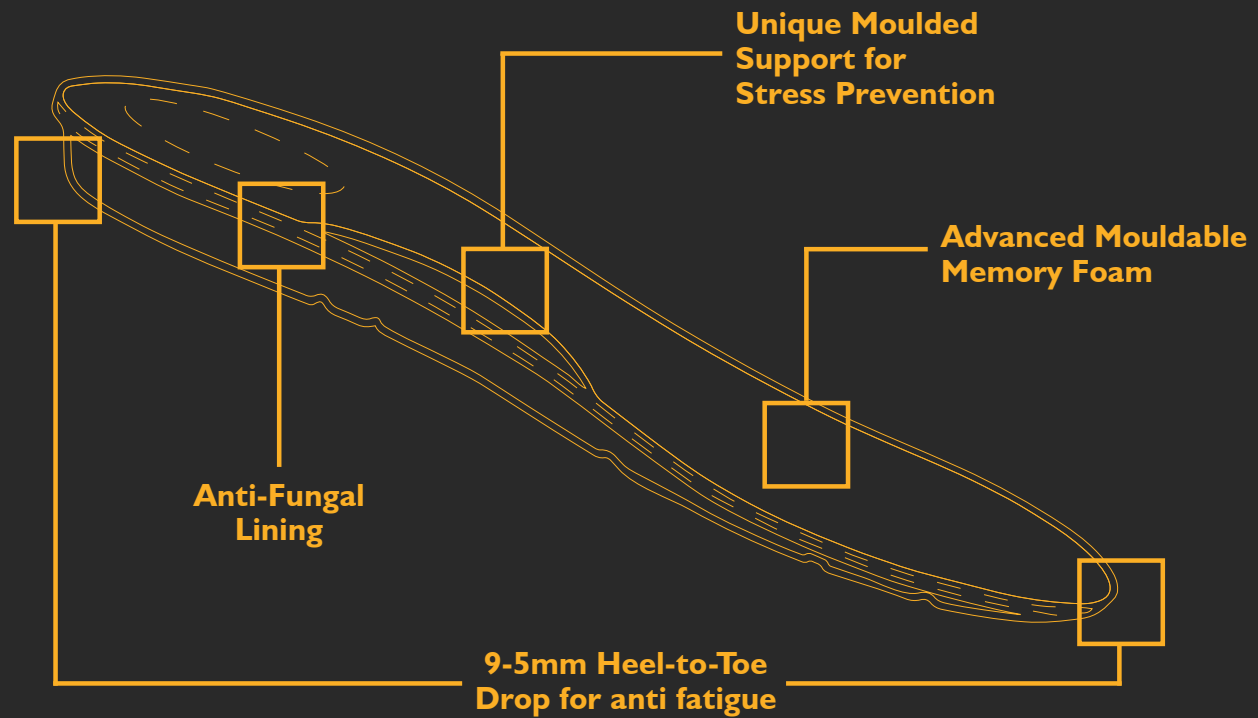

HIGH PERFORMANCE INNER SOLE

SHOE SIZE CONVERSION GUIDE

UK	3	4	5	6	7	8	9	10	11	12	13
EUR	36	37	38	39	40	42	43	44	46	47	48